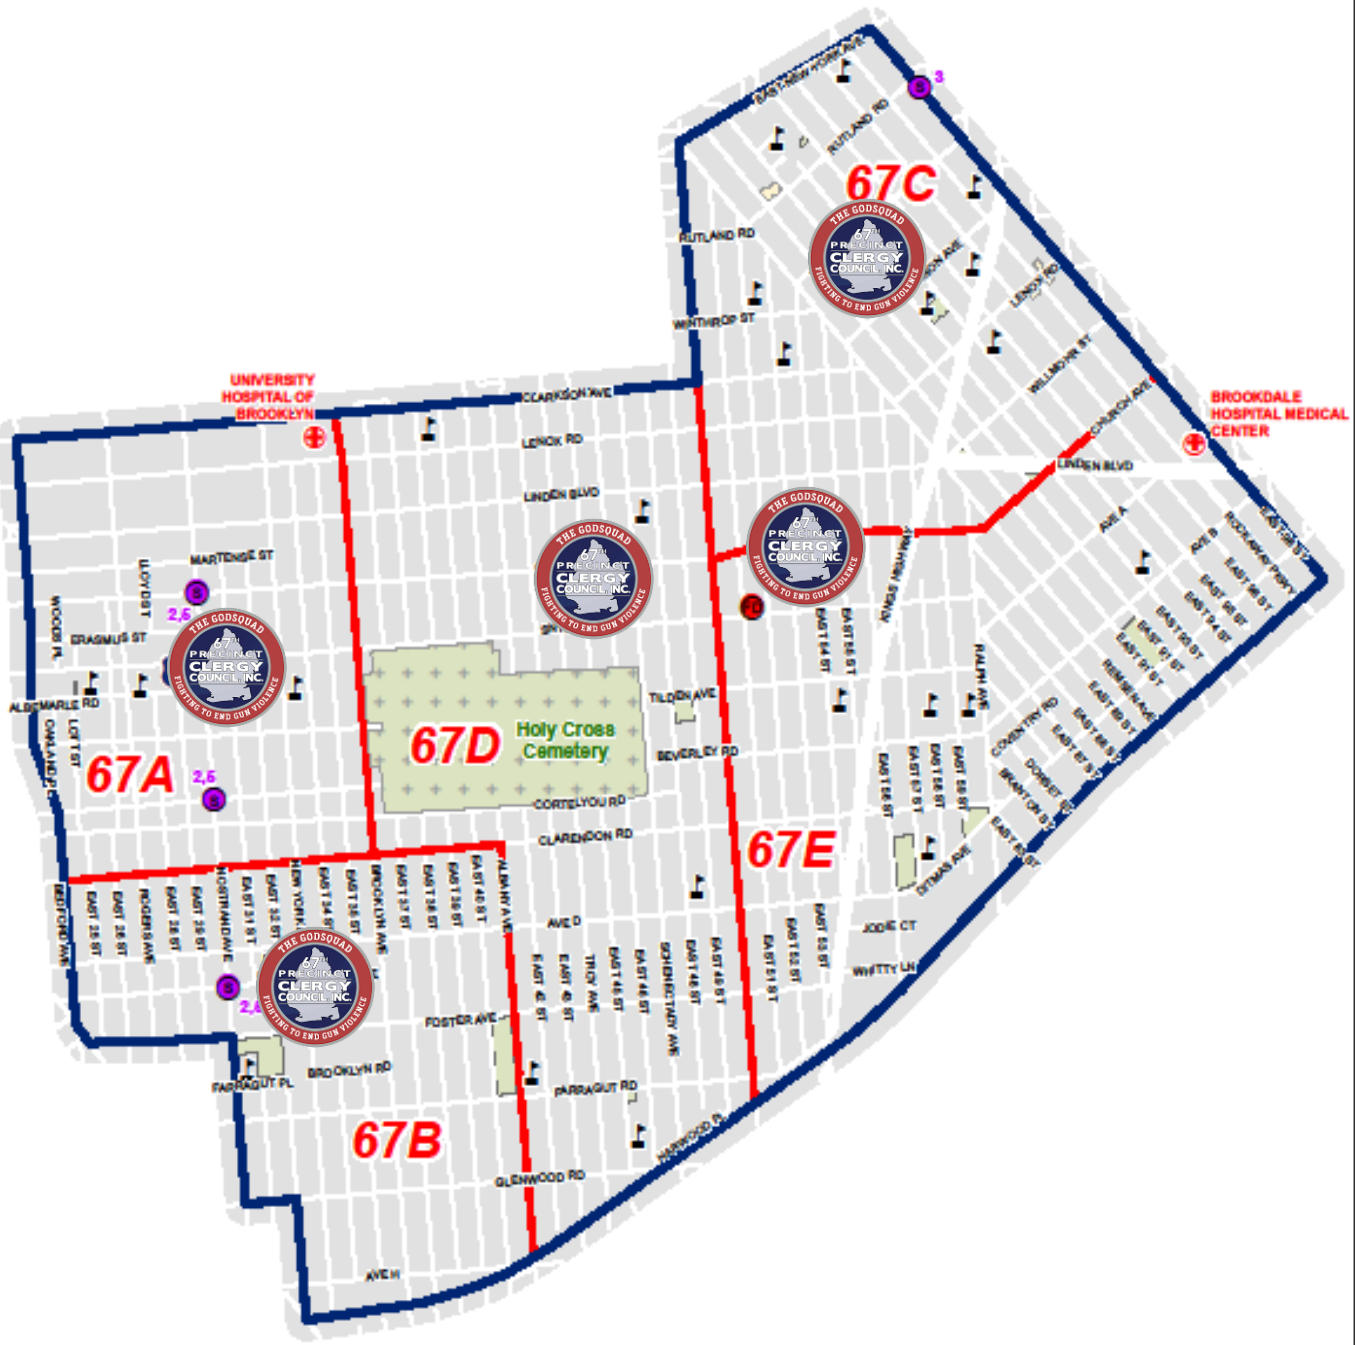

# 67<sup>TH</sup> PRECINCT CLERGY COUNCIL "The GodSquad"

## #SAFESUMMER23

# THE PLAN

# 067 PRECINCT - PBBS

Scale  
1:22,500  
0.3

Miles

Flatlands  
Dutch Reformed  
Church Cemetery

- Area of Focus